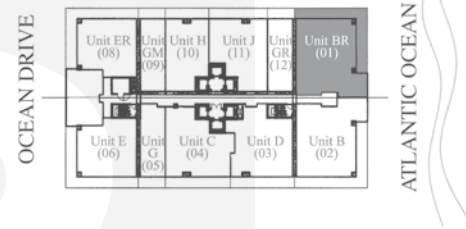

beach club

at Hallandale

Floorplan B Reversed (01)

2 Bedrooms with Den, 3 Baths

2094 sq. ft.

586 sq. ft. Balcony

2680 total sq. ft.

Tower 2