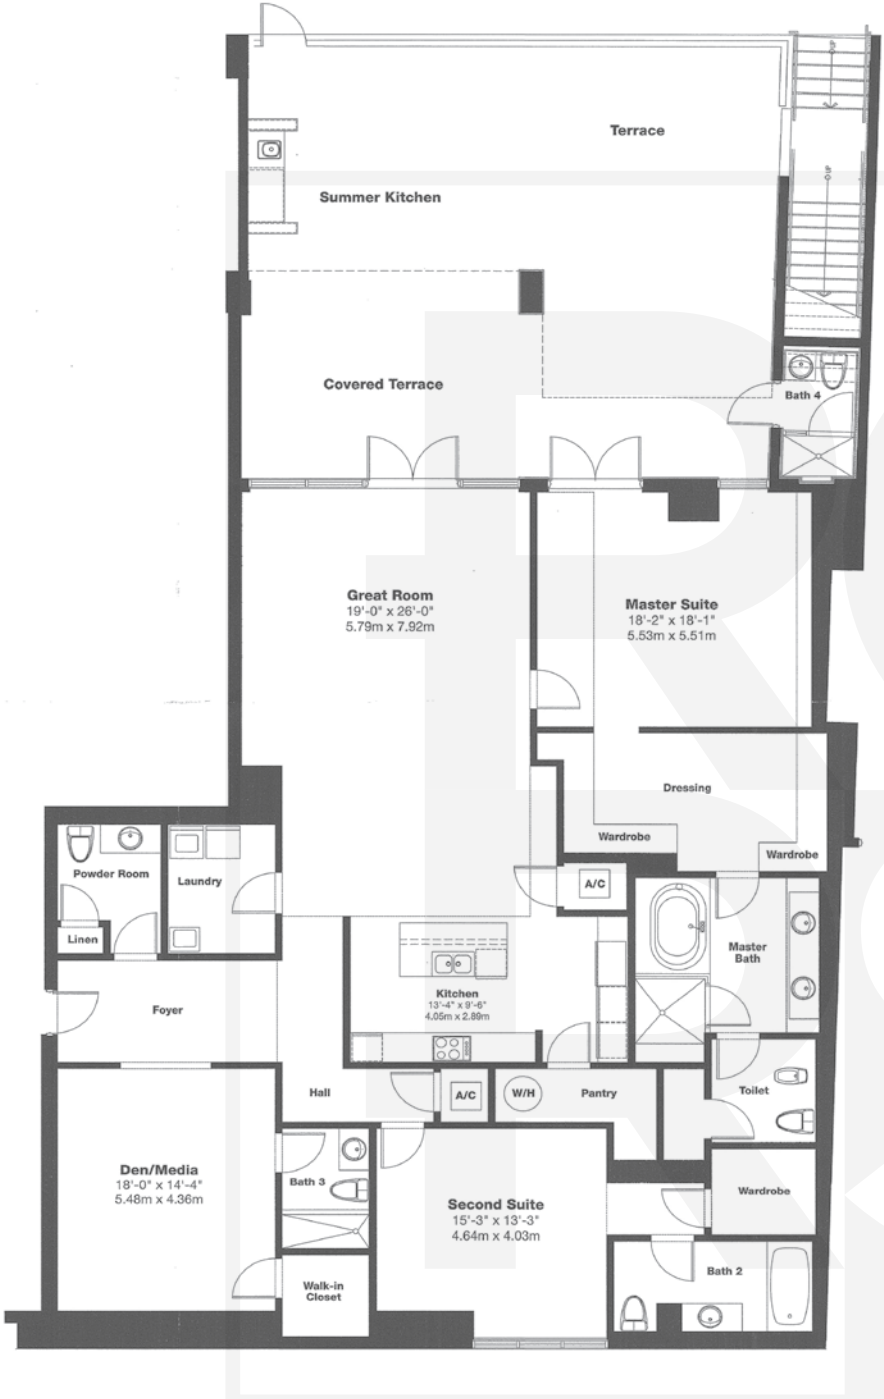

beach club

at Hallandale

Townhome C

2 Bedrooms with Den, 4.5 Baths
 Lower 2,926 sq. ft.
 Upper 1,105 sq. ft.
 4,031 total sq. ft.

Tower 2

www.beachclubstyle.com

Information is deemed reliable, but is not warranted.